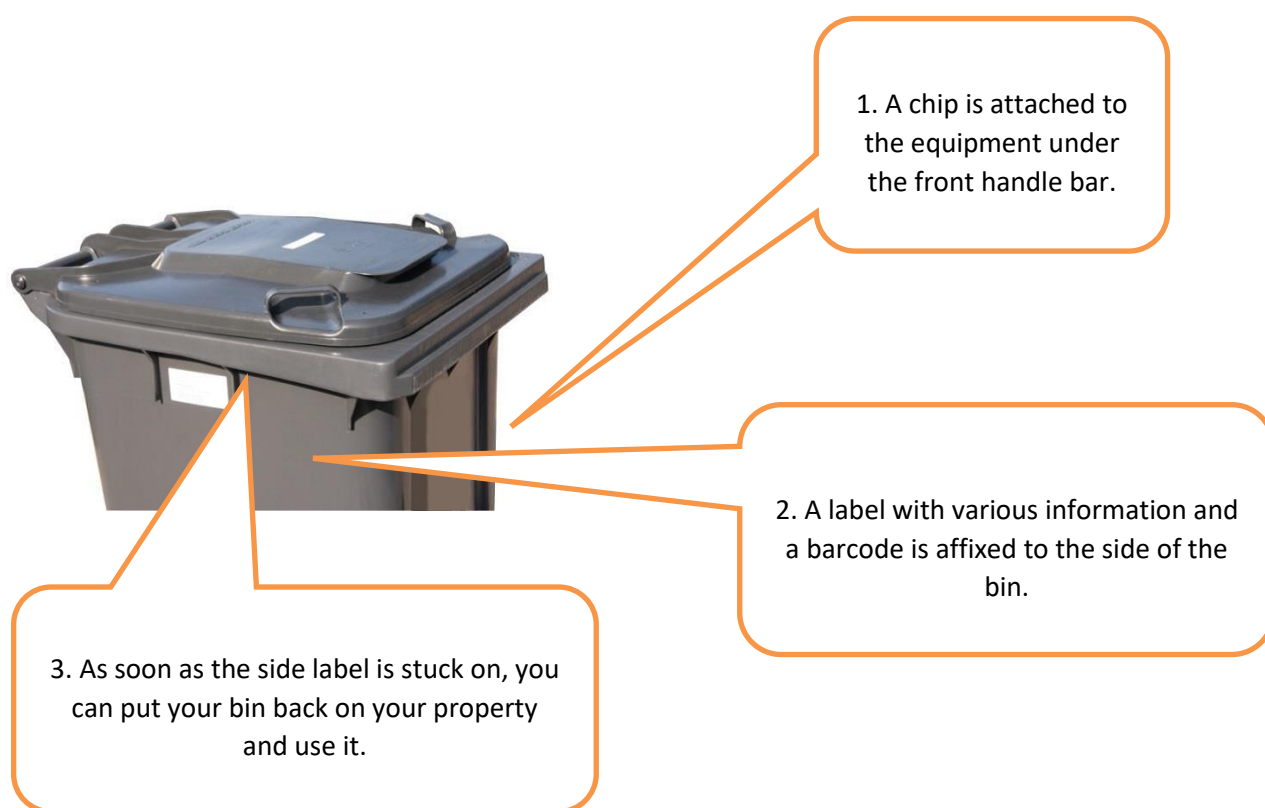

Introduction of an identification system for waste bins

Practical advice on the equipment process:

The bins can be used as usual at any time. If it is an older bin, it may be replaced with a new one for technical reasons (free of charge).

Important:

The municipality will be pleased to answer any questions you may have in connection with the introduction of the Ident system.

Tel.-N° 77 02 04 - 1

E-Mail: flaxweiler@flaxweiler.lu